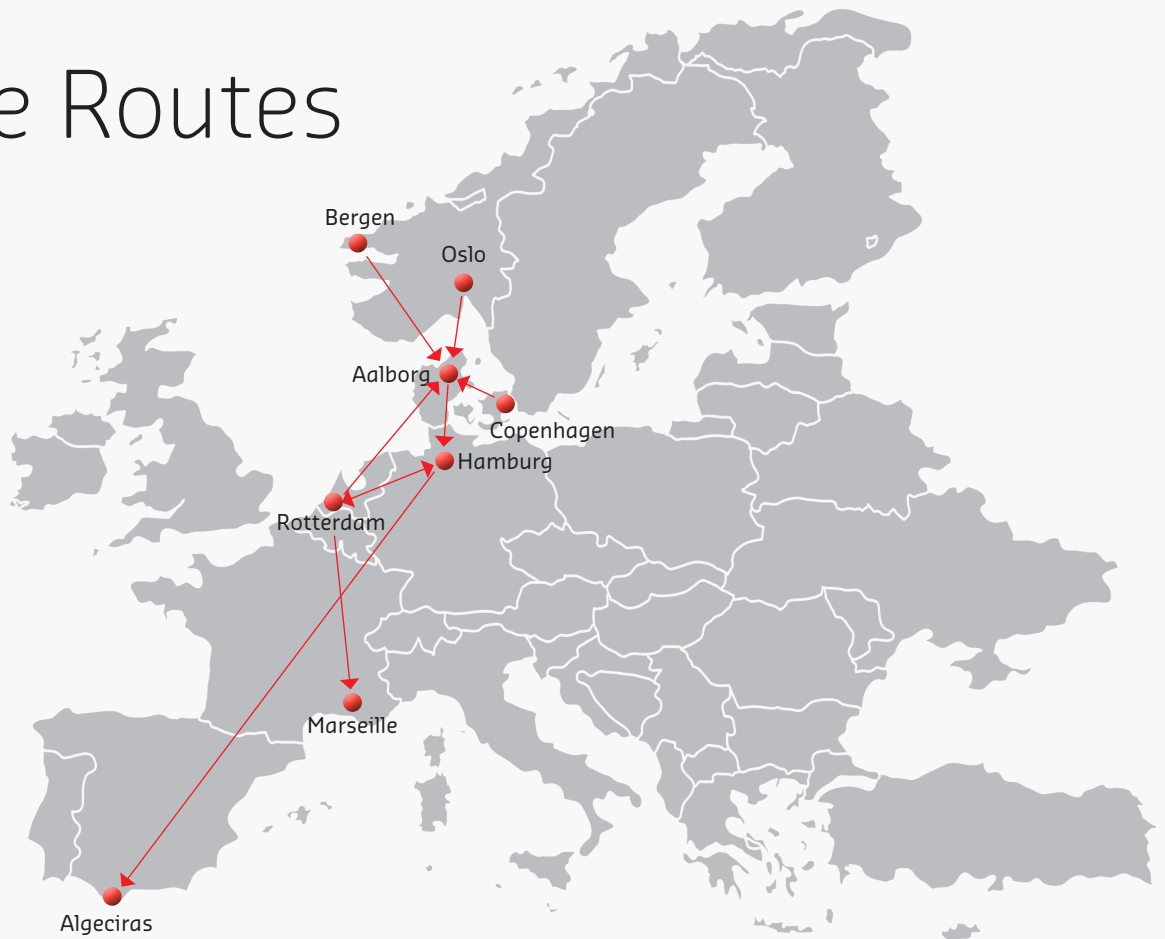

Shuttle Service

SHIP SUPPLY

Wrist Europe is offering all customers a weekly shuttle service from the north of Europe to south of Spain.

Benefits:

- High logistic and service advances for North European customers.
- Europe in one step.
- Single point of contact.
- Warehousing in main storing ports in Europe. (Bergen - Oslo - Aalborg - Hamburg - Rotterdam - Algeciras)

Wrist Ship Supply Spain S.L. (Algeciras) will handle your owners goods from Oslo - Bergen - Rotterdam and Hamburg via central stores in Aalborg Denmark.

Shuttle schedule:

The truck is leaving Aalborg Thursday afternoon with arrival Algeciras Tuesday morning.

Please note all goods must be marked clearly with "SHIP'S NAME" and destination port "ALGECIRAS" and supplied to below mentioned warehouses latest on the departure date before 1100 Hrs. All goods is to be announced with (ship's name, destination, weight, pallets, colli, packing list and proforma invoice) to the sales team in Algeciras before supplied into one of the warehouses.

Contact our sales team in Algeciras for further details and offers.

wrist.com

Shuttle Routes

Europe

DENMARK

Wrist Europe (Aalborg)
Stigsborgvej 60, P.O. Box 215
9400 Noerresundby, Denmark
Tel: +45 98 13 72 77
Fax: +45 98 16 58 33
E-mail: wrist@wrist.dk